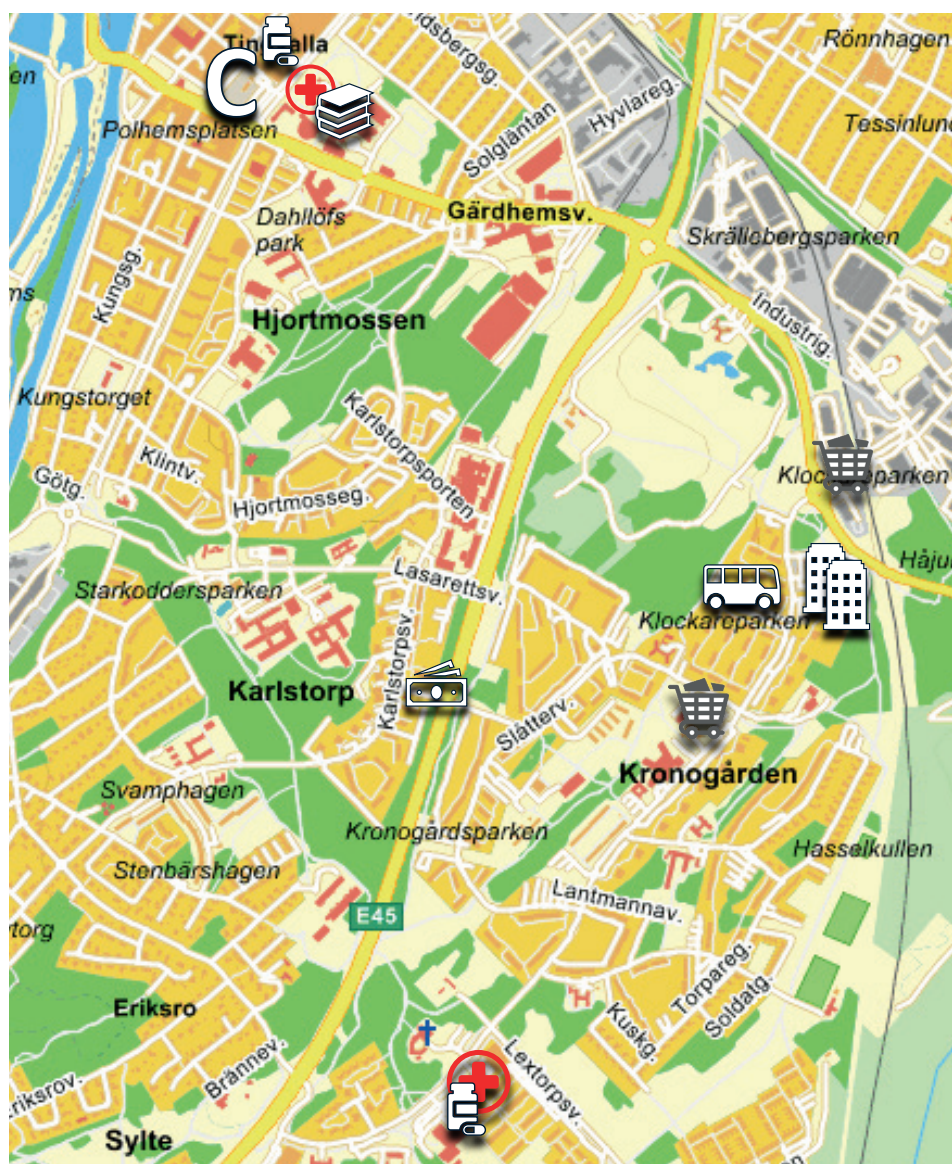

- YOUR STUDENT ACCOMMODATION AT LANTMANNAVÄGEN 12-14
- CITY CENTER
- UNIVERSITY WEST
- BUS STOP (BUS 24)
- ATM
- HEALTH CENTER
- PHARMACY
- GROCERY