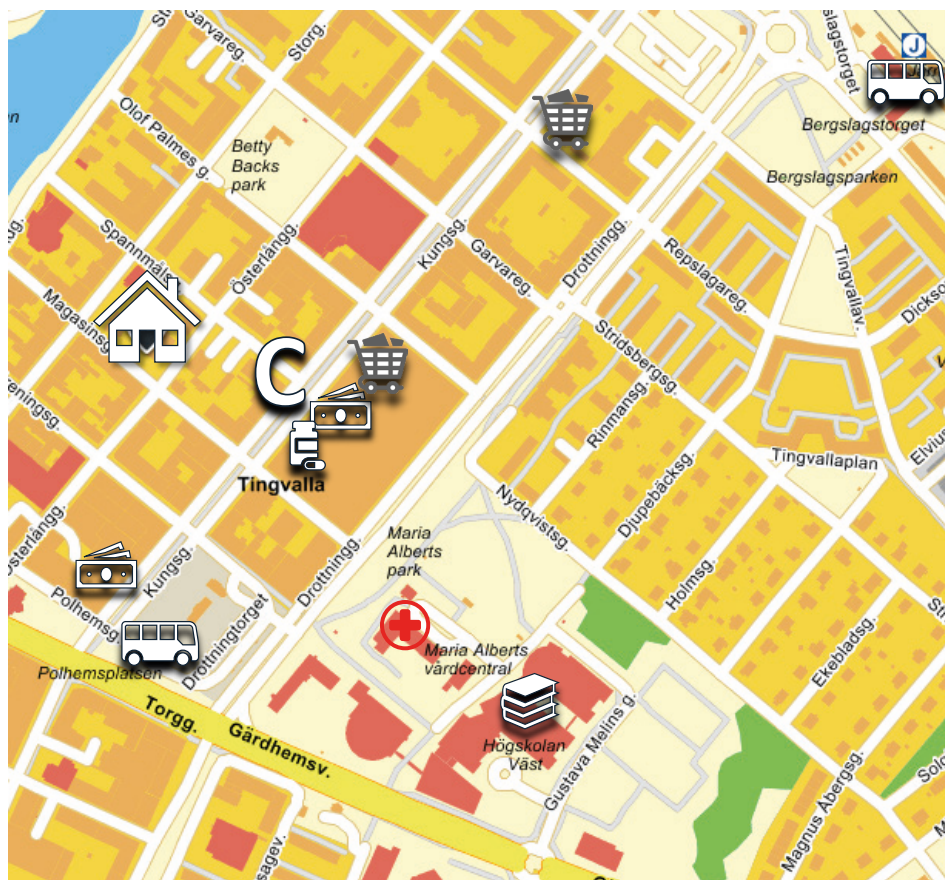

Your Student Accommodation located in the corner of Österlånggatan/Magasinsgatan, in the center of Trollhättan.

## WHERE CAN YOU FIND...

On page 2 in this letter you find a map showing where the student accommodation is located and a picture showing where you find your laundry room, garbage room/bin house and bike parking. On the map you can also see where the city center and the closest bus stop, ATM, grocery, health center and pharmacy is.

-  YOUR STUDENT HOUSE  
MAGASINSGATAN 8
-  CITY CENTER
-  UNIVERSITY WEST
-  BUS STOP (BUS 24)
-  ATM
-  HEALTH CENTER
-  PHARMACY
-  GROCERY

 LAUNDRY ROOM  
IN THE BASEMENT

 BIN HOUSE/GARBAGE ROOM  
(COMPOSTABLE WASTE  
& RESIDUAL WASTE)