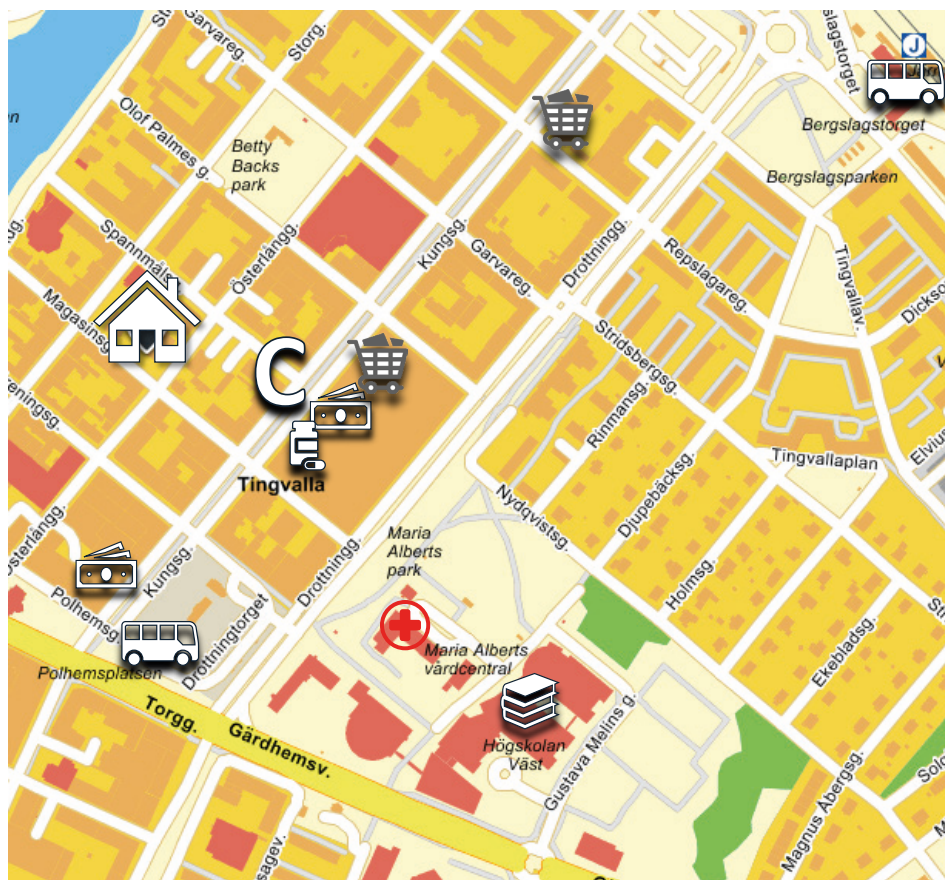

- YOUR STUDENT HOUSE
  MAGASINSGATAN 8
- CITY CENTER
- UNIVERSITY WEST
- BUS STOP (BUS 24)
- ATM
- HEALTH CENTER
- PHARMACY
- GROCERY