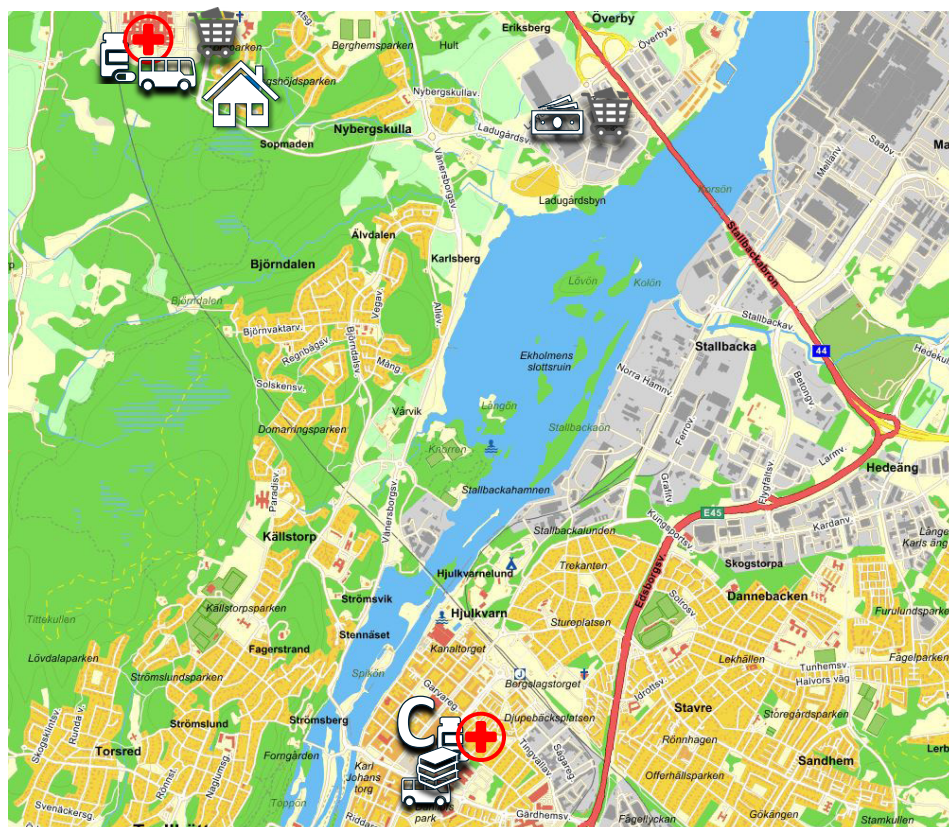

- YOUR STUDENT HOUSE
  TORNGATAN 15/17
- CITY CENTER
- UNIVERSITY WEST
- BUS STOP (BUS
  670)
- ATM (ÖVERBY SHOPPING
  CENTRE)
- HEALTH CENTER
- PHARMACY
- GROCERY