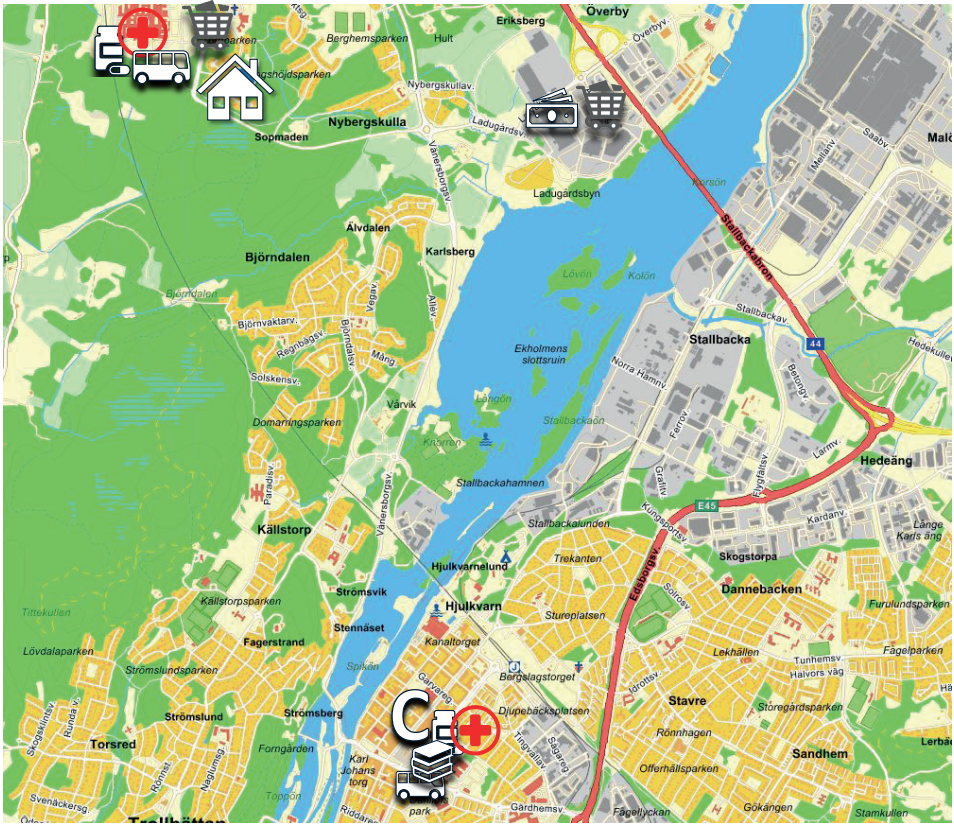

Your student accommodation is located in the citypart Skogshöjden, on the west side of the canal.

Important information about your student accommodation

DURING THE TIME YOU STUDY IN TROLLHÄTTAN YOU WILL BE LIVING IN A STUDENT HOUSE LOCATED ON TORNGATAN 15/17 IN THE CITY PART SKOGSHÖJDEN. YOUR STUDENT LANDLORD IS AB EIDAR TROLLHÄTTANS BOSTADSBOLAG.

Urgent matters outside office hours please call +46 520-877 99.

If you have a life threatening emergency such as fire or accident call 112.

WHERE CAN YOU FIND.....

On page 2 in this letter you find a map showing where the student accommodation is located and a picture showing where you find your laundry room, garbage room/bin house and bike parking. On the map you can also see where the city center and the closest bus stop, ATM, grocery, health center and pharmacy is.

WE HOPE YOU WILL HAVE A GOOD TIME IN SWEDEN!

Best regards,

AB Eidar Trollhättans Bostadsbolag

-  YOUR STUDENT HOUSE
TORNGATAN 15/17
-  CITY CENTER
-  UNIVERSITY WEST
-  BUS STOP (BUS 670)
-  ATM (ÖVERBY SHOPPING CENTRE)
-  HEALTH CENTER
-  PHARMACY
-  GROCERY